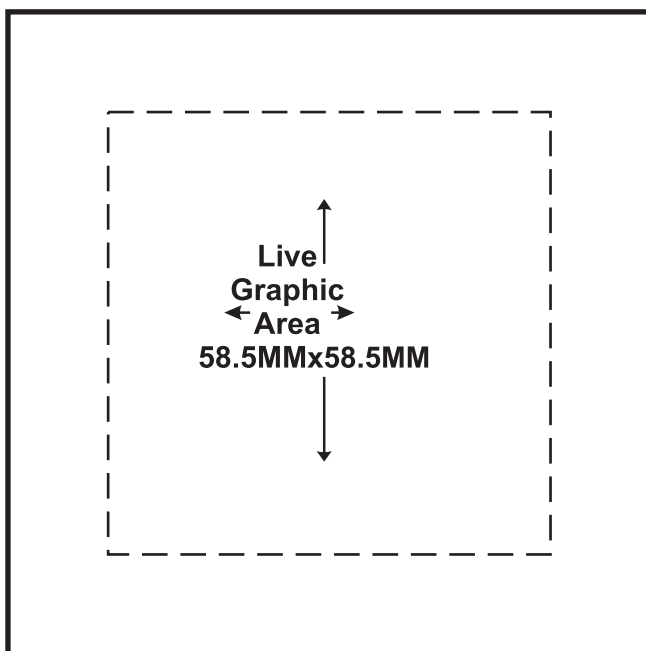

63.5MMx63.5MM

**Button
Layout**

for Model
63.5MMx63.5MM
Button Maker
Machine

**Finished
cut
line
as
shown
by
red
outline**

**63.5MMx63.5MM BUTTON GRAPHIC LAYOUT for MyButtonMachine
size 63.5MMx63.5MM SOLID LINE IS CUT LINE. SMALL DASHED LINE
IS RECOMMENDED MAXIMUM PICTURE SIZE.AND BACKGROUND
COLOURS MUST EXTEND TO THE OUTER LINE(BLEED).**