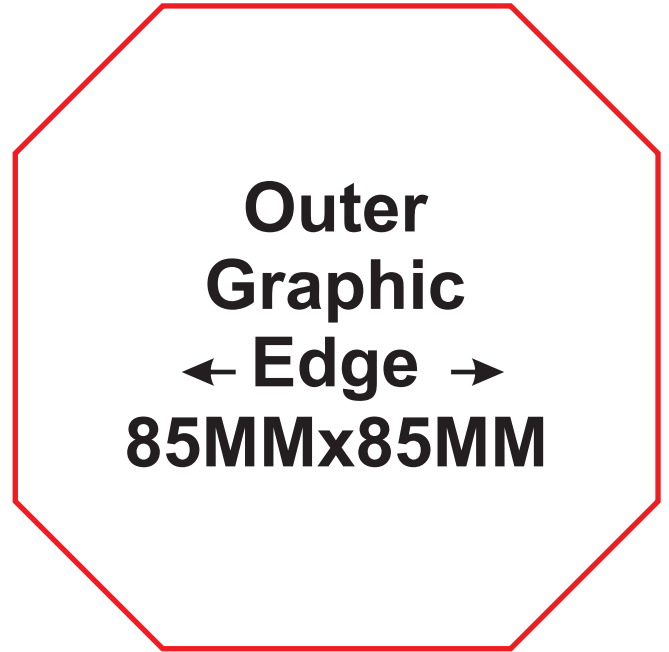

63.5MMx63.5MM

**Button
Layout**

for Model
63.5MMx63.5MM
Button Maker
Machine

**Finished
cut
line
as
shown
by
red
outline**

**63.5MMx63.5MM BUTTON GRAPHIC LAYOUT for MyButtonMachine
size 63.5MMx63.5MM SOLID LINE IS CUT LINE. SMALL DASHED LINE
IS RECOMMENDED MAXIMUM PICTURE SIZE.AND BACKGROUND
COLOURS MUST EXTEND TO THE OUTER LINE(BLEED).**