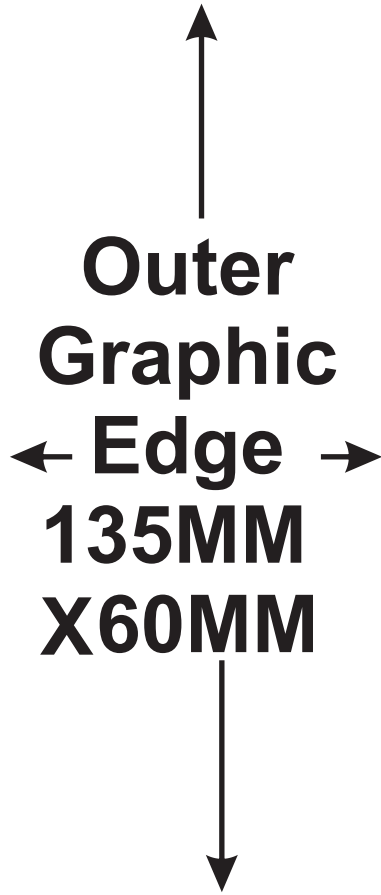

**115MM
x 40MM
Button
Layout**

for Model
115*40MM
Button Maker
Machine

**Finished
cut
line
as
shown
by
red
outline**